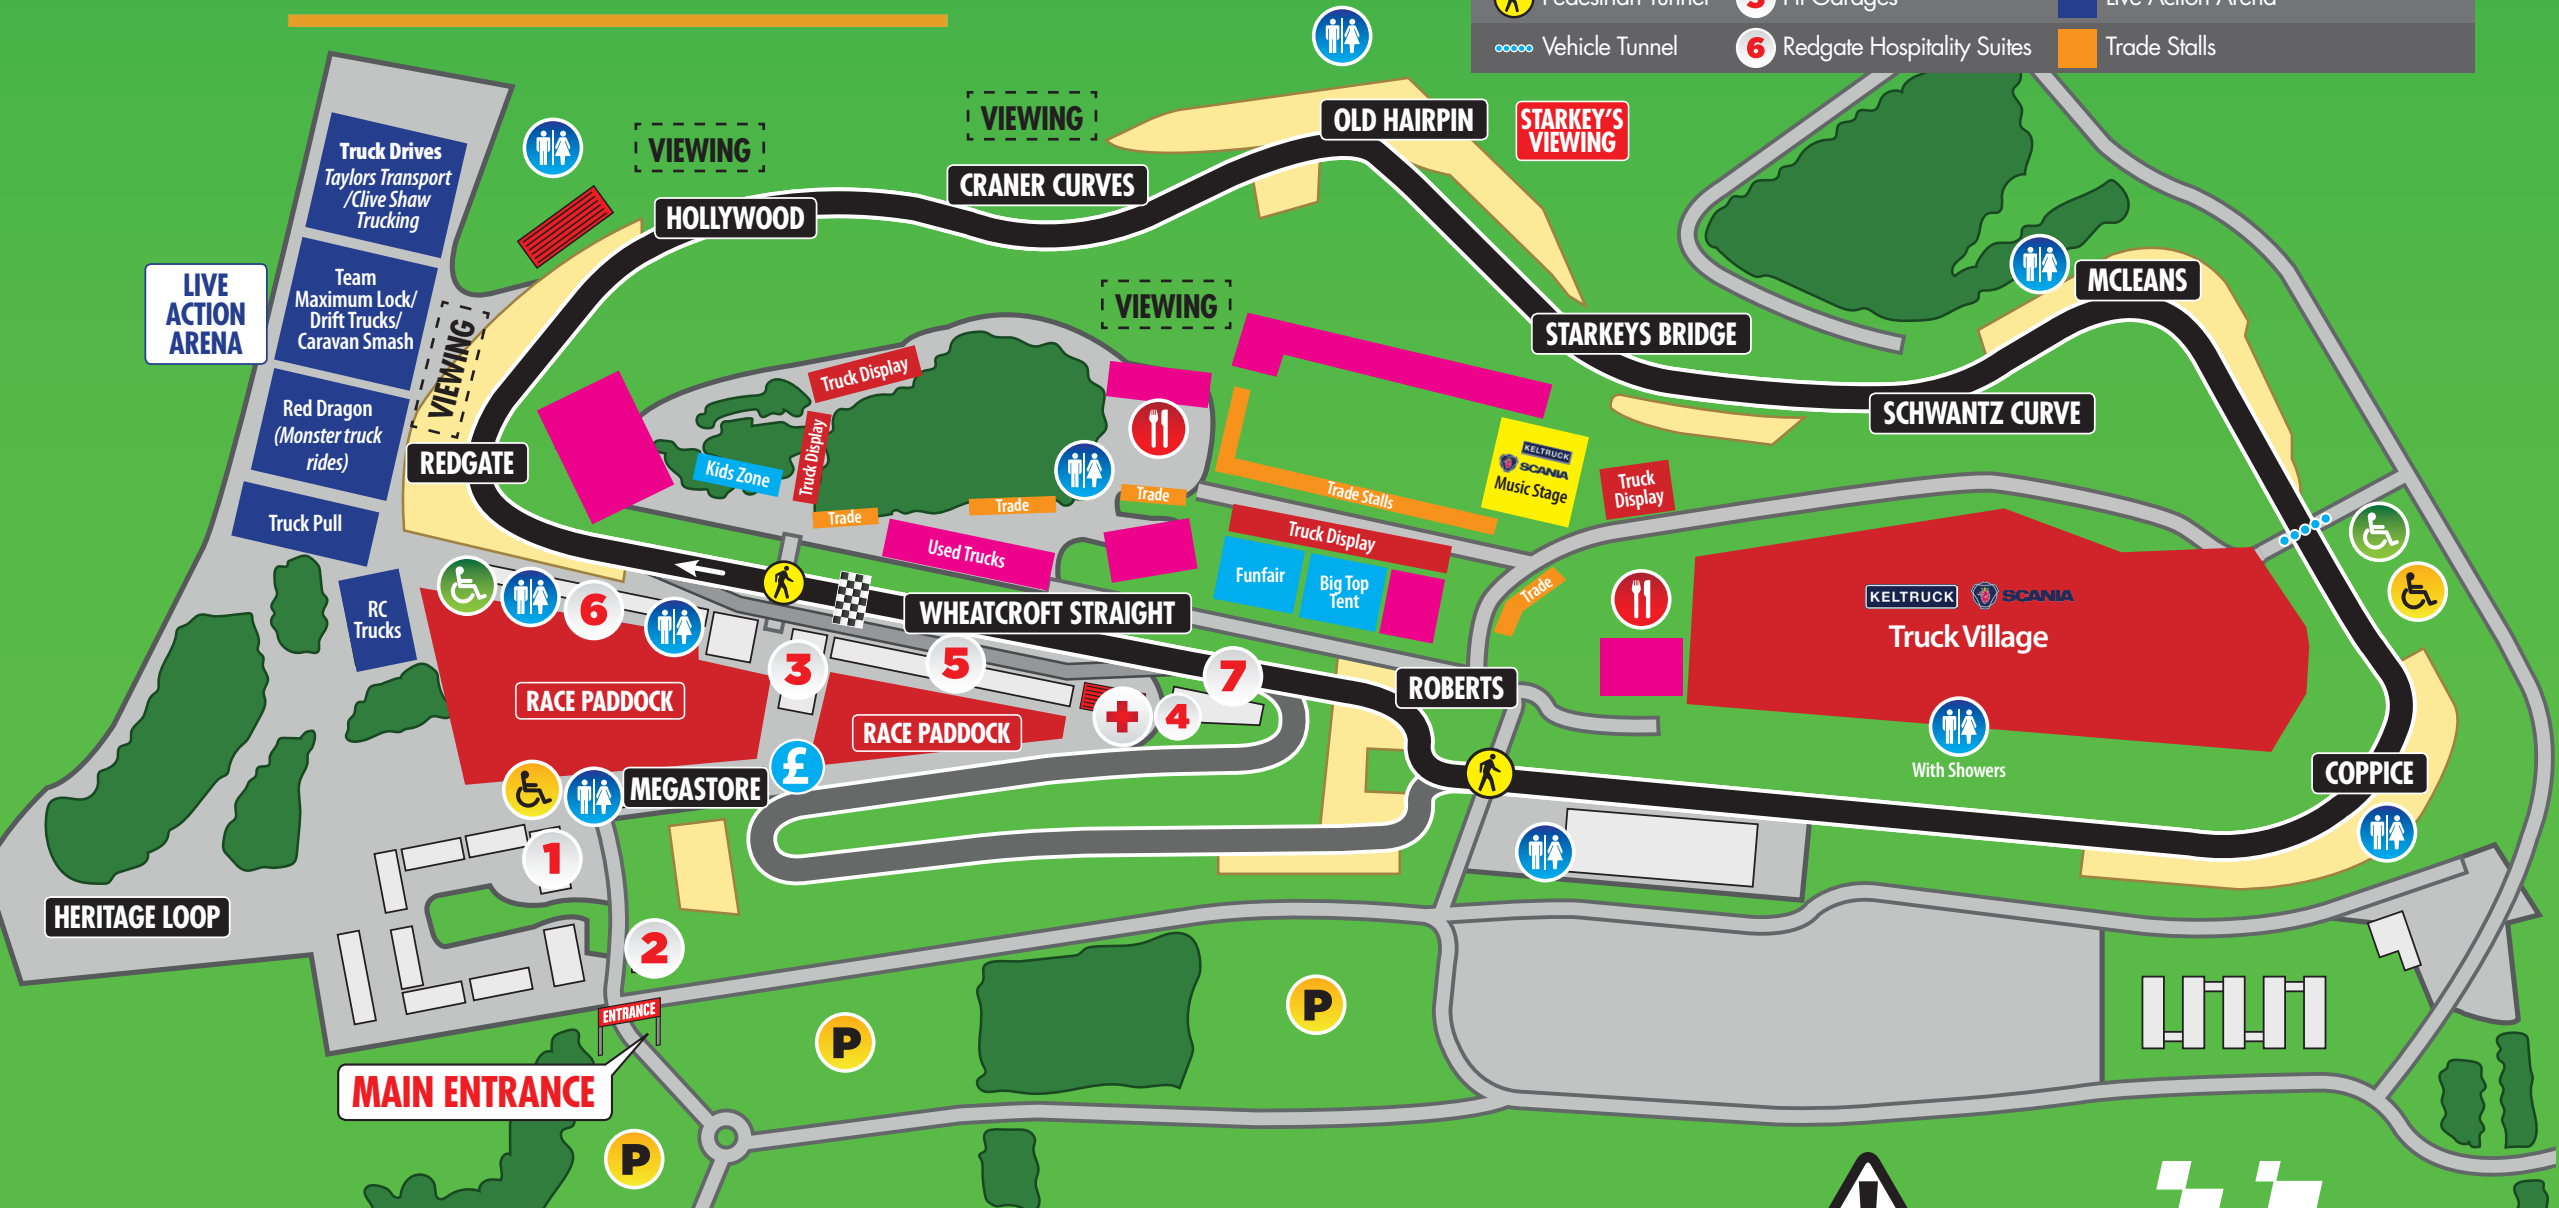

CONVOY IN THE PARK

10/11 AUGUST 2019 - DONINGTON PARK

Map Key		
Parking	First Aid	Goddards Hospitality
Disabled Parking	Circuit Office	Cash Point
Disabled Toilets	Ticket Sales	Grandstand
Toilets	Restaurant	Manufacturer Display & Used Trucks
Refreshments	Medical Centre	Childrens Entertainment
Pedestrian Tunnel	Pit Garages	Live Action Arena
Vehicle Tunnel	Redgate Hospitality Suites	Trade Stalls

VENUE MAP

Donington Park
National Circuit
Length: 1.98 miles

DoningtonPark