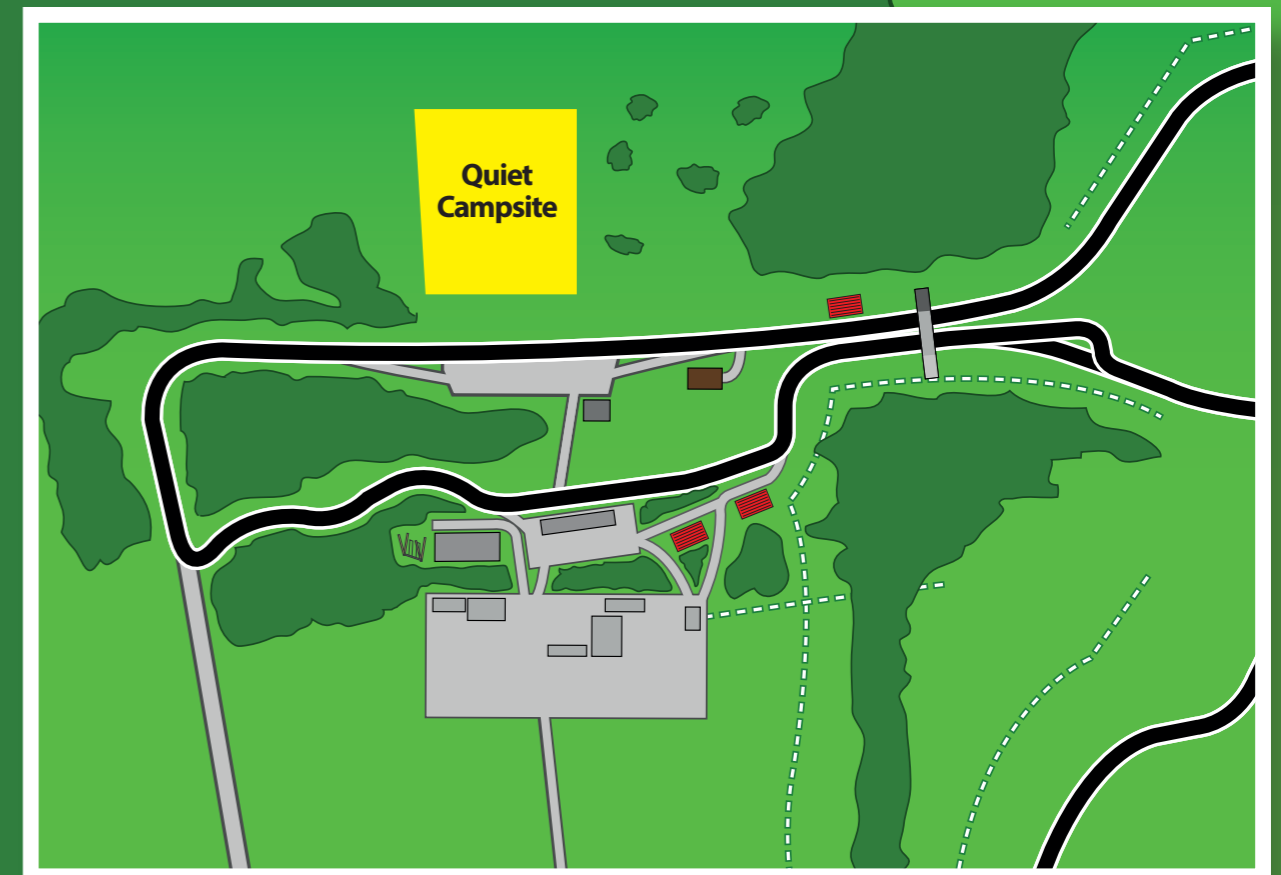

This is an unreserved camping area

This is an unreserved camping area

CIRCUIT VIEWING ↓

CAMPSITE ENTRANCE

Map Key

Camp Pitches

 Reserved (8 x 7 metres)

 Quiet Campsite

Service Areas

 Security

 Campsite Services

All dimensions are listed as (width x depth)

This map is for illustrative purposes only. All pitch sizes and locations are approximate and subject to change.