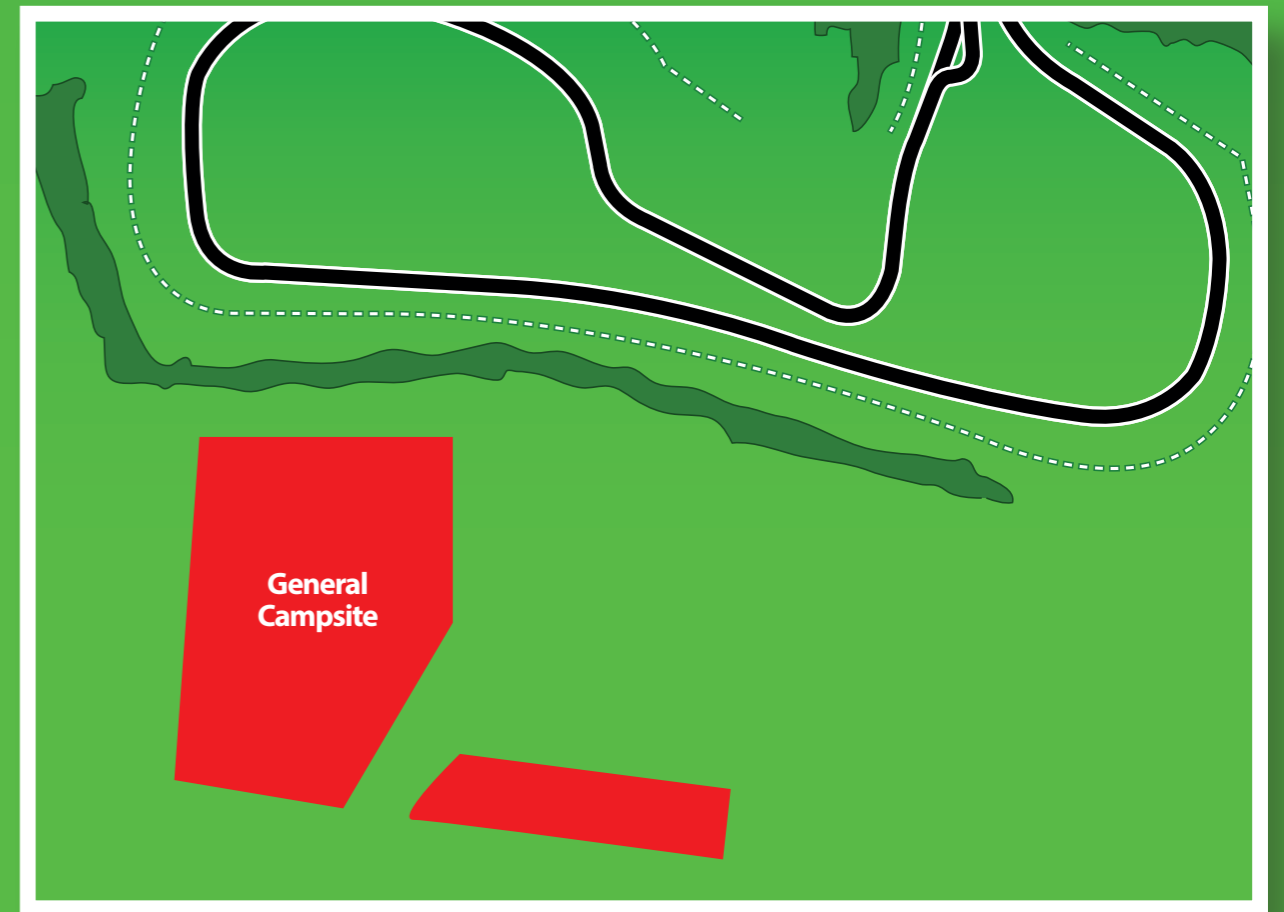

CADWELL PARK CAMPING

RV 1 2 3 4 5 6 7 8 9 10 11 12 13 14 15 16 17 18 19 20 21 22 23 24 25 26 27 28 29 30 RV

ENTRANCE TO CIRCUIT

General Campsite

BB 1 2 3 4 5 BB

A	B	C	D	E	F	G	H	I	J
6	8 11	14 17	20 23	1 9	2 10	2 10	1 9	1 9	1 9
7	9 12	15 18	21 24	2 10	3 11	3 11	2 10	2 10	2 10
1	10 13	16 19	22 25	3 11	4 12	4 12	3 11	3 11	3 11
2	1 6	1 6	1 6	4 12	5 13	5 13	4 12	4 12	4 12
3	2 7	2 7	2 7	5 13	6 14	6 14	5 13	5 13	5 13
4	3 8	3 8	3 8	6 14	7 15	7 15	6 14	6 14	6 14
5	4 9	4 9	4 9	7 15	8 16	8 16	7 15	7 15	7 15
6	5 10	5 10	5 10	8 16			8 16	8 16	8 16

This is an unreserved camping area

This is an unreserved camping area

CAMPSITE ENTRANCE

This is an unreserved camping area

General Campsite

Map Key

Camp Pitches

- Reserved (8 x 7 metres)
- RV Camping (with trackside view) (8 x 10 metres)

- Blue Badge* (8 x 7 metres)
- General Campsite

Service Areas

- Security
- Campsite Services

All dimensions are listed as (width x depth)

*Please call 0343 453 9000 to book disabled pitches.

This map is for illustrative purposes only. All pitch sizes and locations are approximate and subject to change.