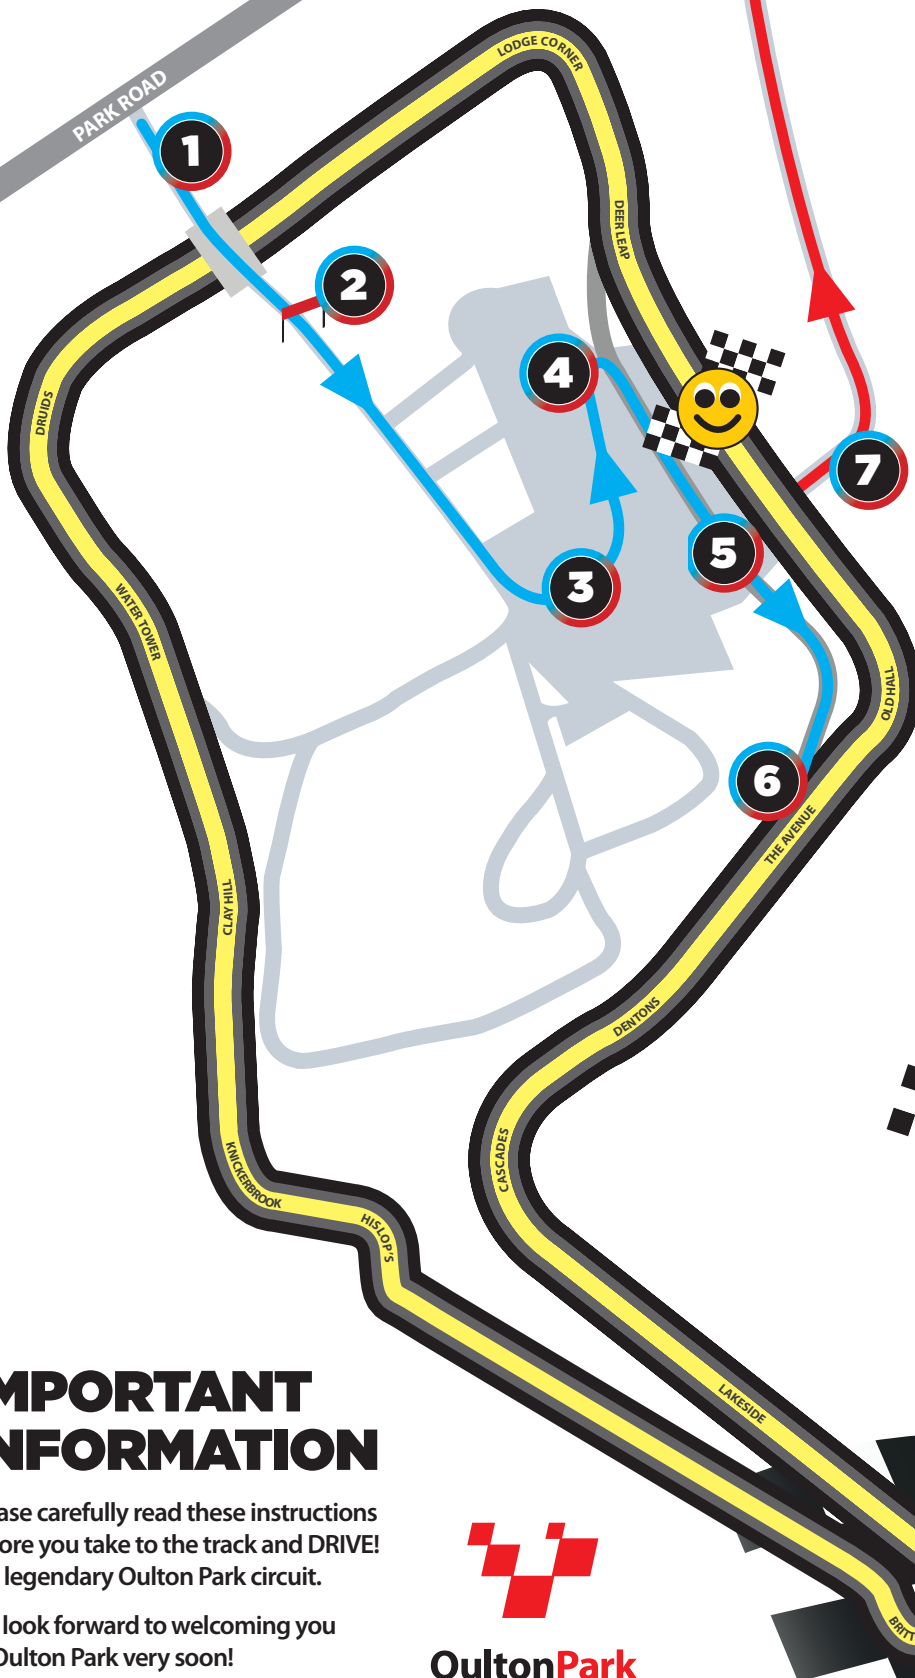

Drive!

Oulton Park

- 1 MAIN ENTRANCE (Park Road)**
Please have your ticket ready to be checked
- 2 REGISTRATION**
Your ticket will be scanned as you are officially checked in
- 3 VEHICLE HOLDING AREA**
You will be guided into a marked lane whilst you wait your turn
- 4 ACCESS TO PIT LANE**
Continue in your group down the pit lane
- 5 YOUR EXPERIENCE BEGINS**
The safety car will lead you and the rest of your group on to the track to start your DRIVE! experience
- 6 JOINING THE TRACK**
Exit the pit lane to start the first of three laps
- 7 EXITING THE TRACK**
Having taken the chequered flag on your third lap, please exit the circuit on the left through the gate on the start/finish line
- 8 GOING AGAIN?**
If you have booked an additional session, turn left and follow the road back to the main entrance to register again

-  ROUTE IN
-  ROUTE OUT
-  ON TRACK

SMILE!

Remember to smile for the camera as you cross the finish line and take the chequered flag on your third and final lap

IMPORTANT INFORMATION

Please carefully read these instructions before you take to the track and DRIVE! the legendary Oulton Park circuit.