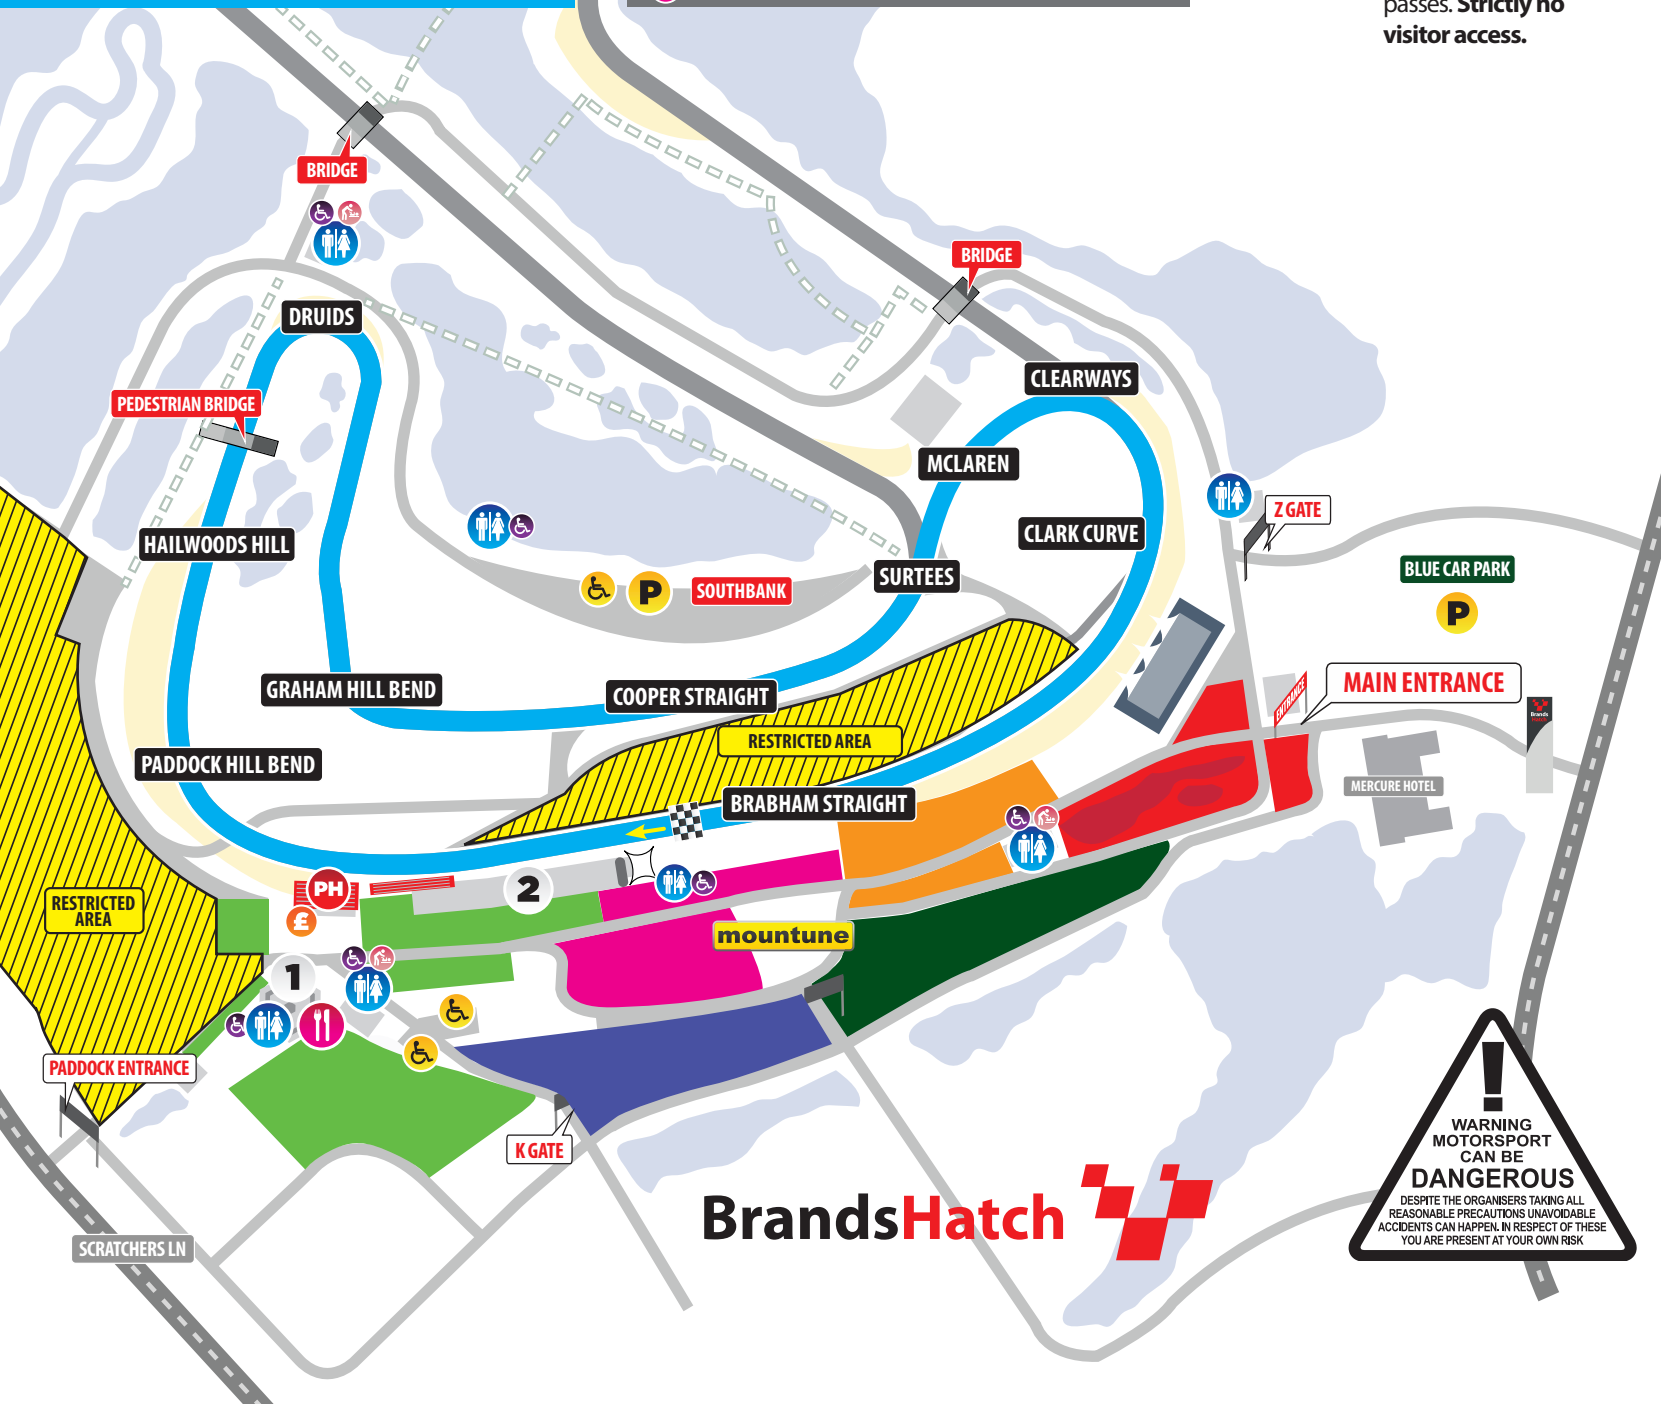

BRANDS HATCH

INDY CIRCUIT LENGTH: 1.208 MILES

MAP KEY		Not all facilities are available at every event	
	Parking		Cash Point
	Disabled Parking	1	Kentagon Restaurant
	Toilets	2	Brabham Stewart Hospitality Suites
	Disabled Toilets		Grandstands
	Baby Changing	PH	Paddock Hill Grandstand
	Food & Drink		Footpaths

Restricted Access Areas
Only accessible to event competitors, officials and marshals with valid passes. **Strictly no visitor access.**

BrandsHatch

CAR CLUBS

With hundreds of vehicles expected to be on display, the car club locator below lists the various national and regional clubs in attendance and where they are located in the venue on the adjacent map.

<p>Red</p> <ul style="list-style-type: none"> #Airheads Ford Anglia 105E OC Oval Outkast MK3 Focus RS Owners Only East of England Fords EFS UK Rolling Oval 	<p>Purple</p> <ul style="list-style-type: none"> MK2 Wings FordRST MK4 Focus ST Owners Group Individuals
<p>Orange</p> <ul style="list-style-type: none"> Focus RS Owner Club Ford Friends Select Bedfordshire RS Owners Club Classic Ford Collective Middlesex All Ford Essex Ford Meet Classic 70s & 80s Ford Club 	<p>Pink</p> <ul style="list-style-type: none"> Mustangs Unleashed Hi - Tech Characters Ford Mania UK ST220 Enthusiasts Oval Motors Group Sussex RS Owners Ford Family UK
<p>Dark Green</p> <ul style="list-style-type: none"> Simply Mustangs Ford Group UK SEST220C SE Ford Club GB Unlimited Fast Fords Ford's UK 	<p>Light Green</p> <ul style="list-style-type: none"> South London Retro Power Kent Capri and Ford Club Essex RS owners Club Kent OldSkool Breakfast Club MSTE MMUK Midlands STOC Ford Puma Owners Group

mounTune Be sure to visit our event sponsor MounTune's stand located behind the pit straight grandstand