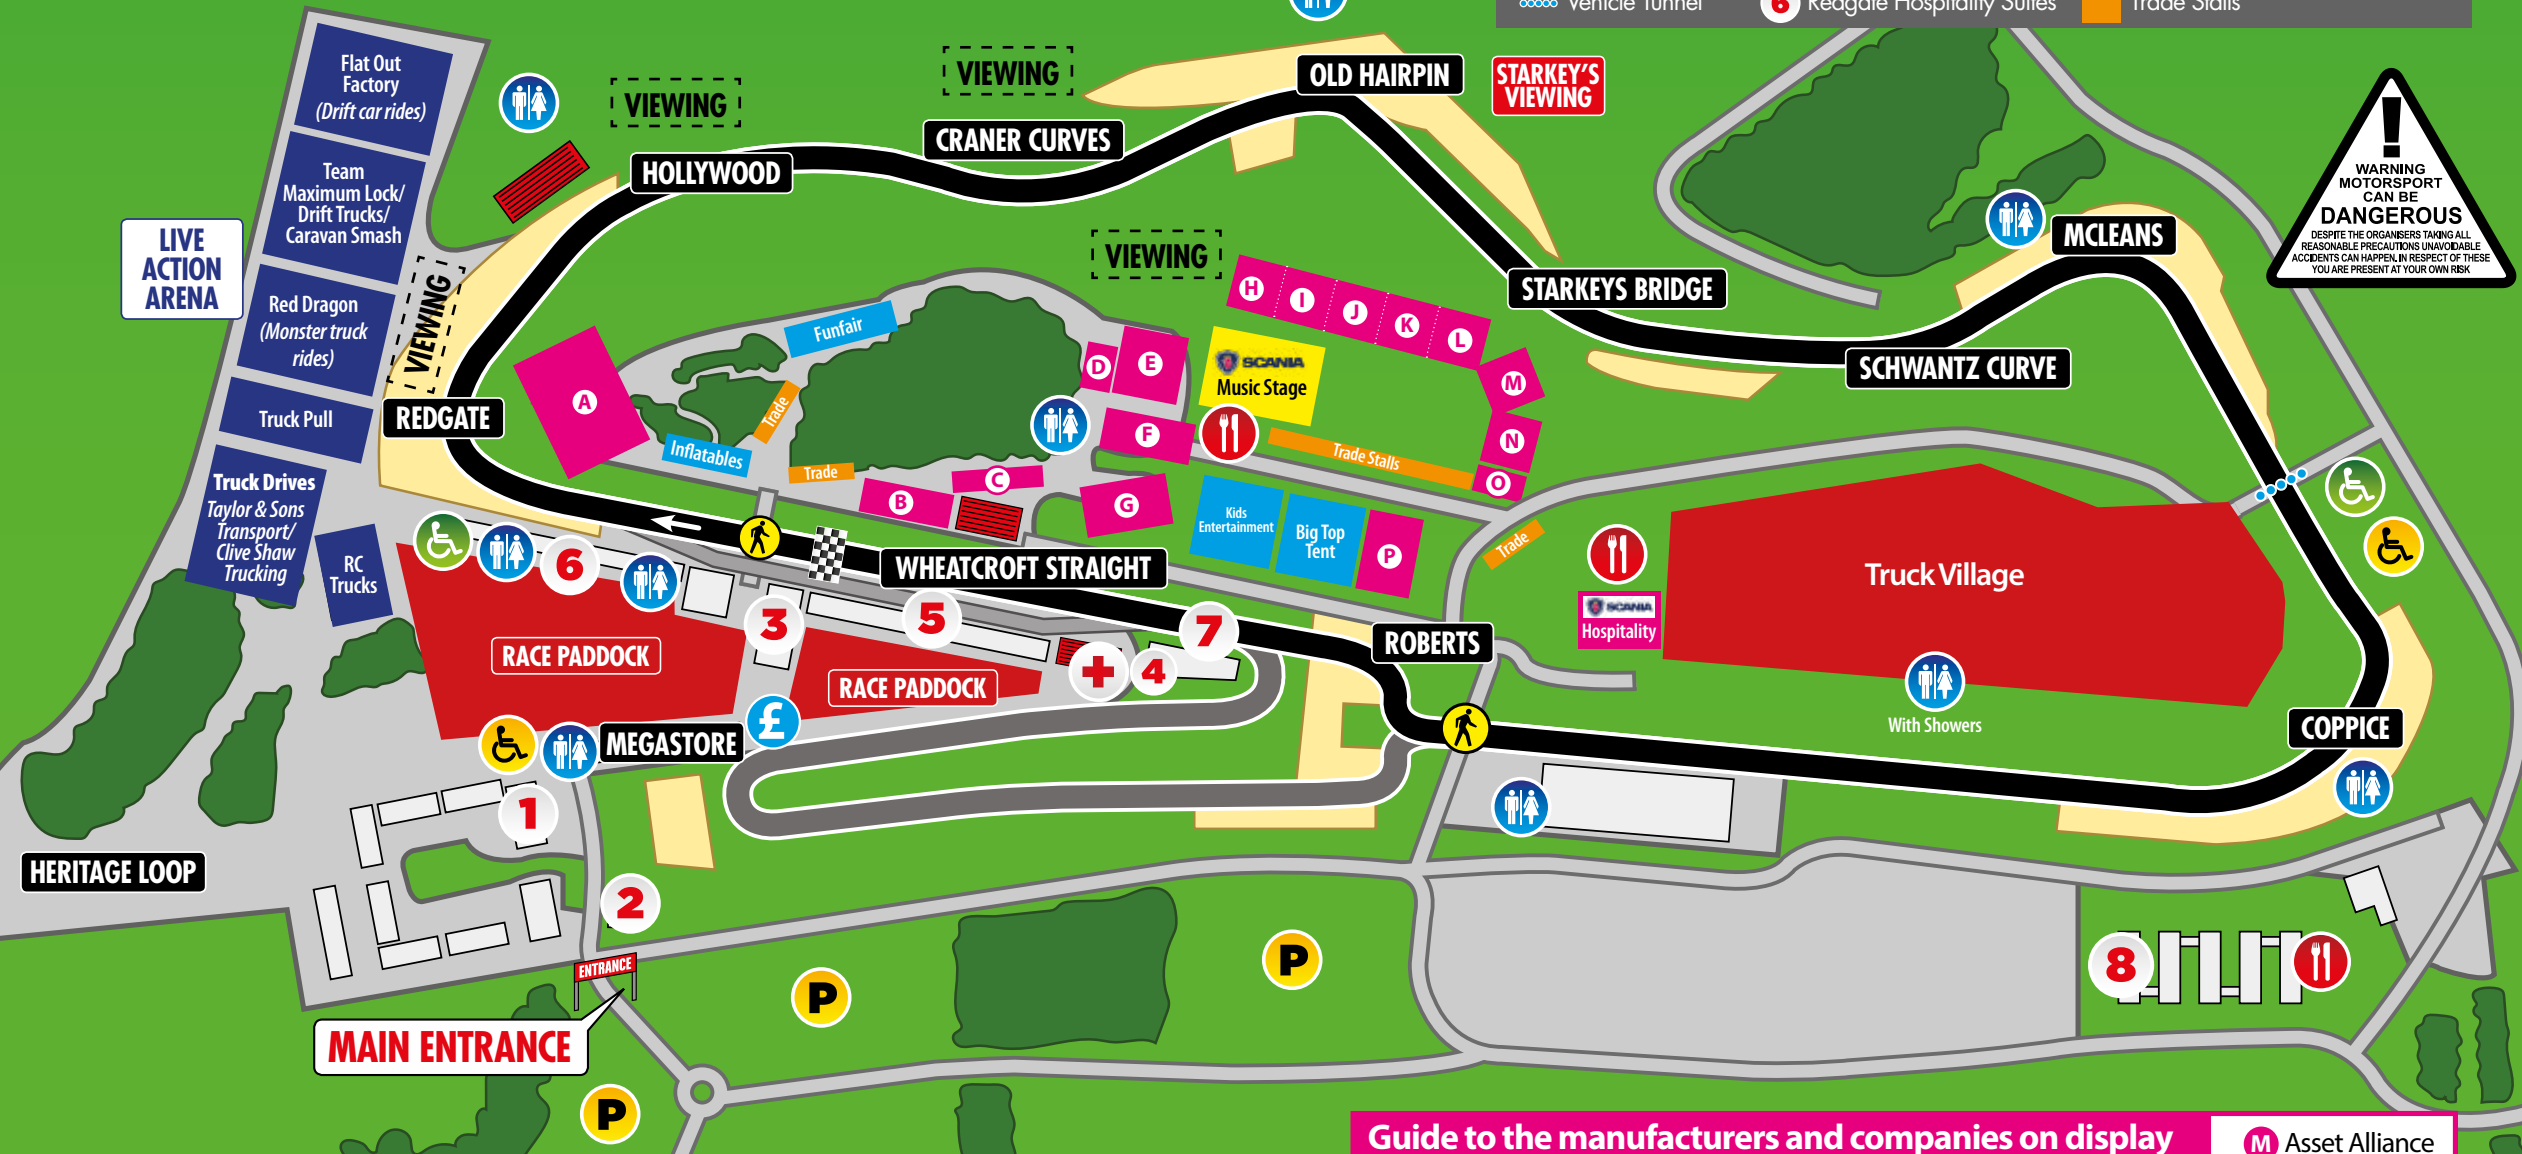

CONVOY IN THE PARK

21/22 JULY 2018 - DONINGTON PARK

Map Key		
P Parking	+ First Aid	7 Goddards Hospitality
♿ Disabled Parking	1 Circuit Office	8 Grand Prix Collection/Museum
♿ Disabled Toilets	2 Ticket Sales	£ Cash Point
♿ Toilets	3 Restaurant	█ Manufacturer Display
☺ Refreshments	4 Medical Centre	█ Childrens Entertainment
🚶 Pedestrian Tunnel	5 Pit Garages	█ Live Action Arena
🚗 Vehicle Tunnel	6 Redgate Hospitality Suites	█ Trade Stalls

VENUE MAP

Donington Park
National Circuit
Length: 1.98 miles

Guide to the manufacturers and companies on display				
A DAF	D Hexlease	G Walkers	J Close Bros	M Asset Alliance
B Renault	E Hiab	H Mercedes Benz	K MV Commercials	N Keltruck
C Kelberg	F LC Vehicle Hire	I Guest/Iveco	L Snap Account	O MAN
				P Isuzu