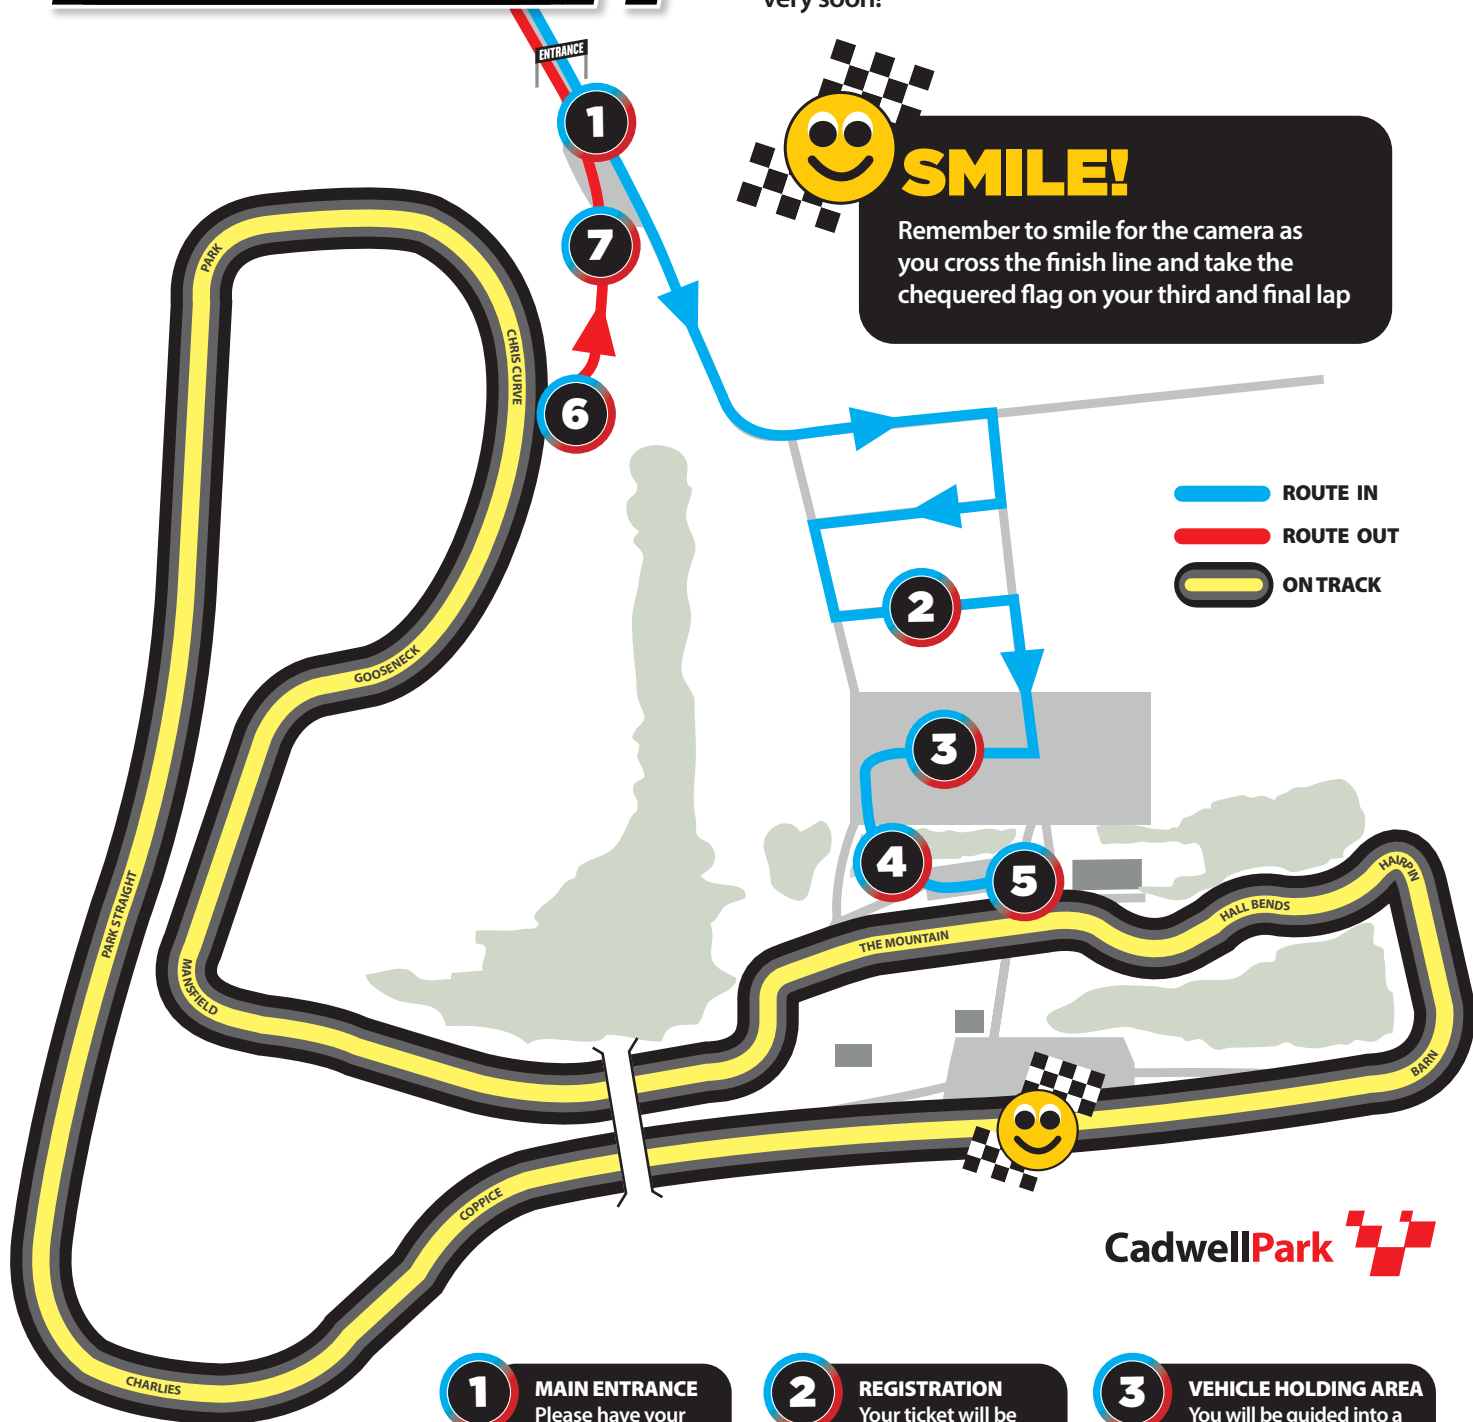

### SMILE!

Remember to smile for the camera as you cross the finish line and take the chequered flag on your third and final lap

CadwellPark

**1 MAIN ENTRANCE**  
Please have your ticket ready to be checked

**2 REGISTRATION**  
Your ticket will be scanned as you are officially checked in

**3 VEHICLE HOLDING AREA**  
You will be guided into a marked lane whilst you wait your turn

**4 YOUR EXPERIENCE BEGINS**  
The safety car will lead you and the rest of your group on to the track to start your DRIVE! experience

**5 JOINING THE TRACK**  
Exit the service road to start the first of three laps

**6 EXITING THE TRACK**  
Having taken the chequered flag on your third lap, continue on track to Chris Curve and exit the circuit through the gate on the left

**7 GOING AGAIN?**  
If you have booked an additional session, turn right and follow the road back to the registration point