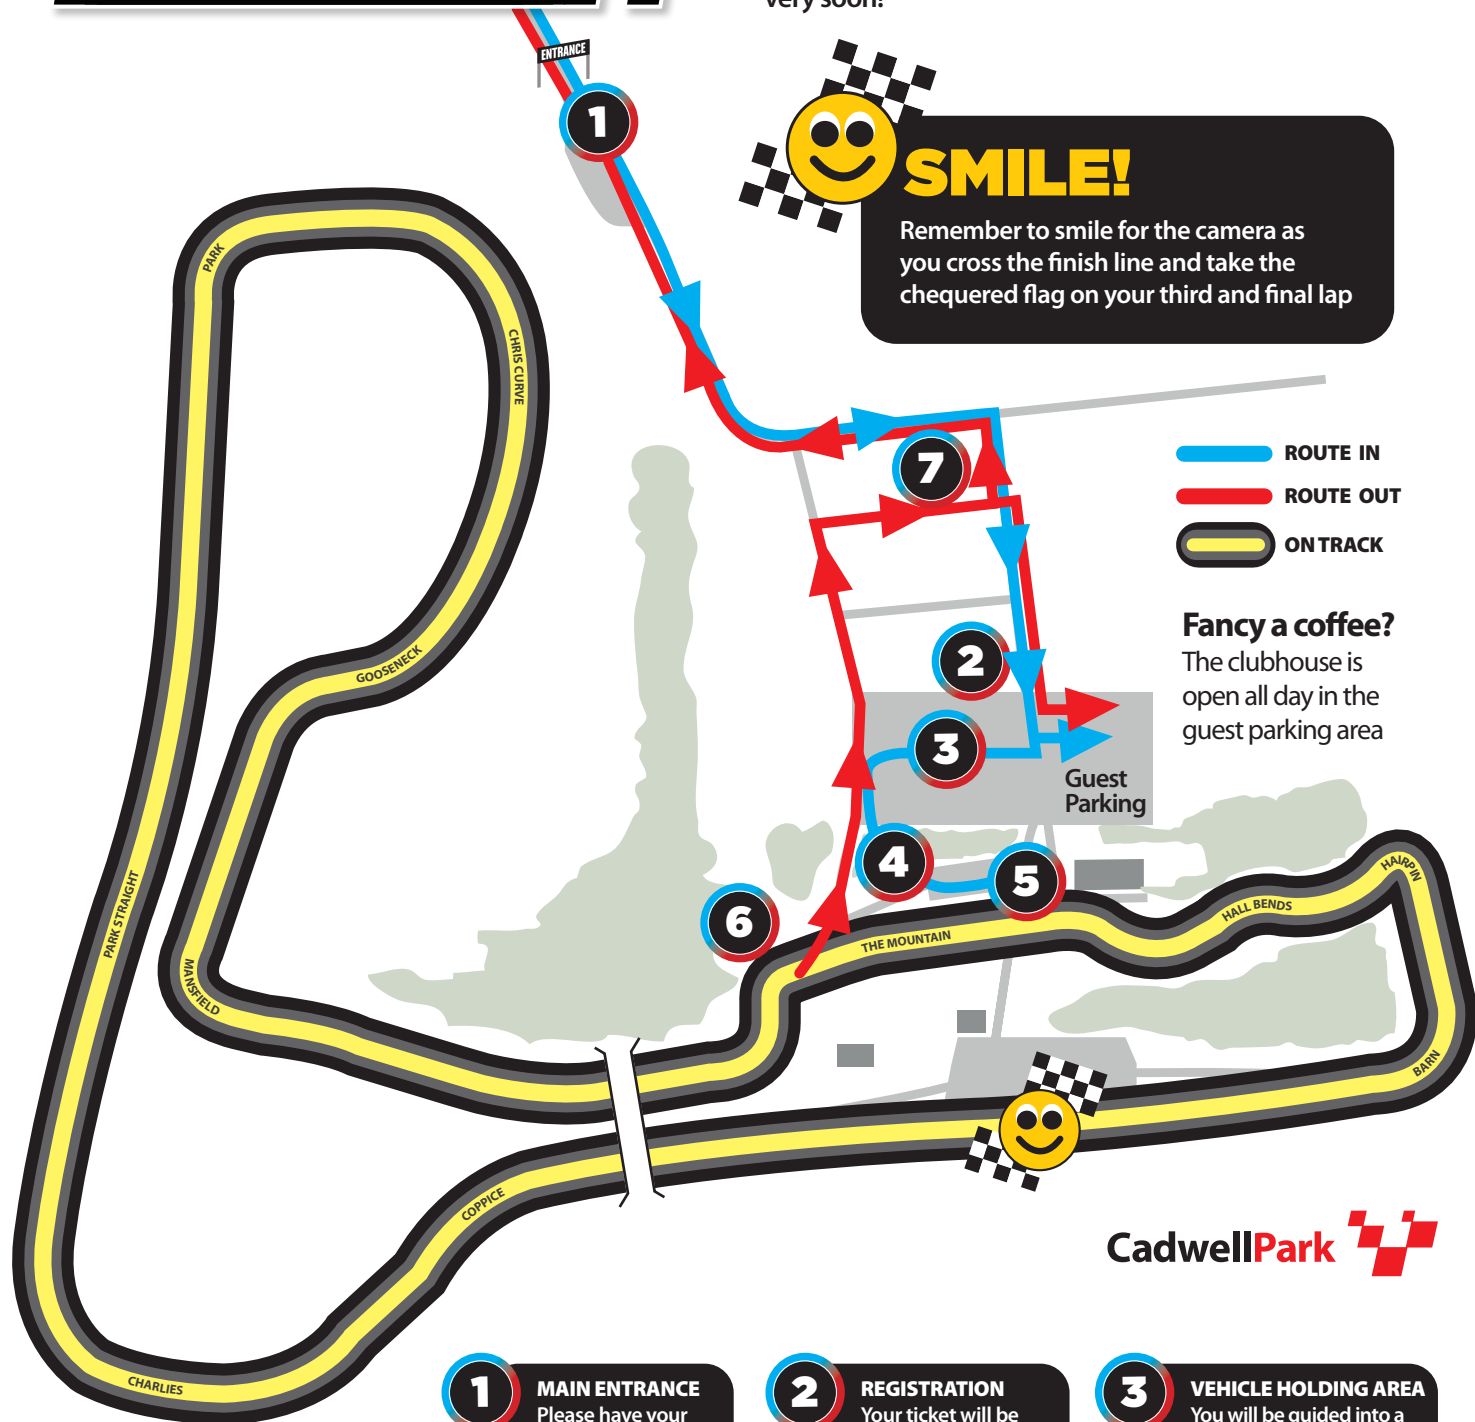

SMILE!

Remember to smile for the camera as you cross the finish line and take the chequered flag on your third and final lap

- ROUTE IN
- ROUTE OUT
- ON TRACK

Fancy a coffee?

The clubhouse is open all day in the guest parking area

CadwellPark

1 MAIN ENTRANCE
Please have your ticket ready to be checked

2 REGISTRATION
Your ticket will be scanned as you are officially checked in

3 VEHICLE HOLDING AREA
You will be guided into a marked lane whilst you wait your turn

4 YOUR EXPERIENCE BEGINS
The safety car will lead you and the rest of your group on to the track to start your DRIVE! experience

5 JOINING THE TRACK
Exit the service road to start the first of three laps

6 EXITING THE TRACK
Having taken the chequered flag on your third lap, continue on track to Mountain Bottom and exit the circuit

7 GOING AGAIN?
If you have booked an additional session, turn right and follow the road back to the registration point