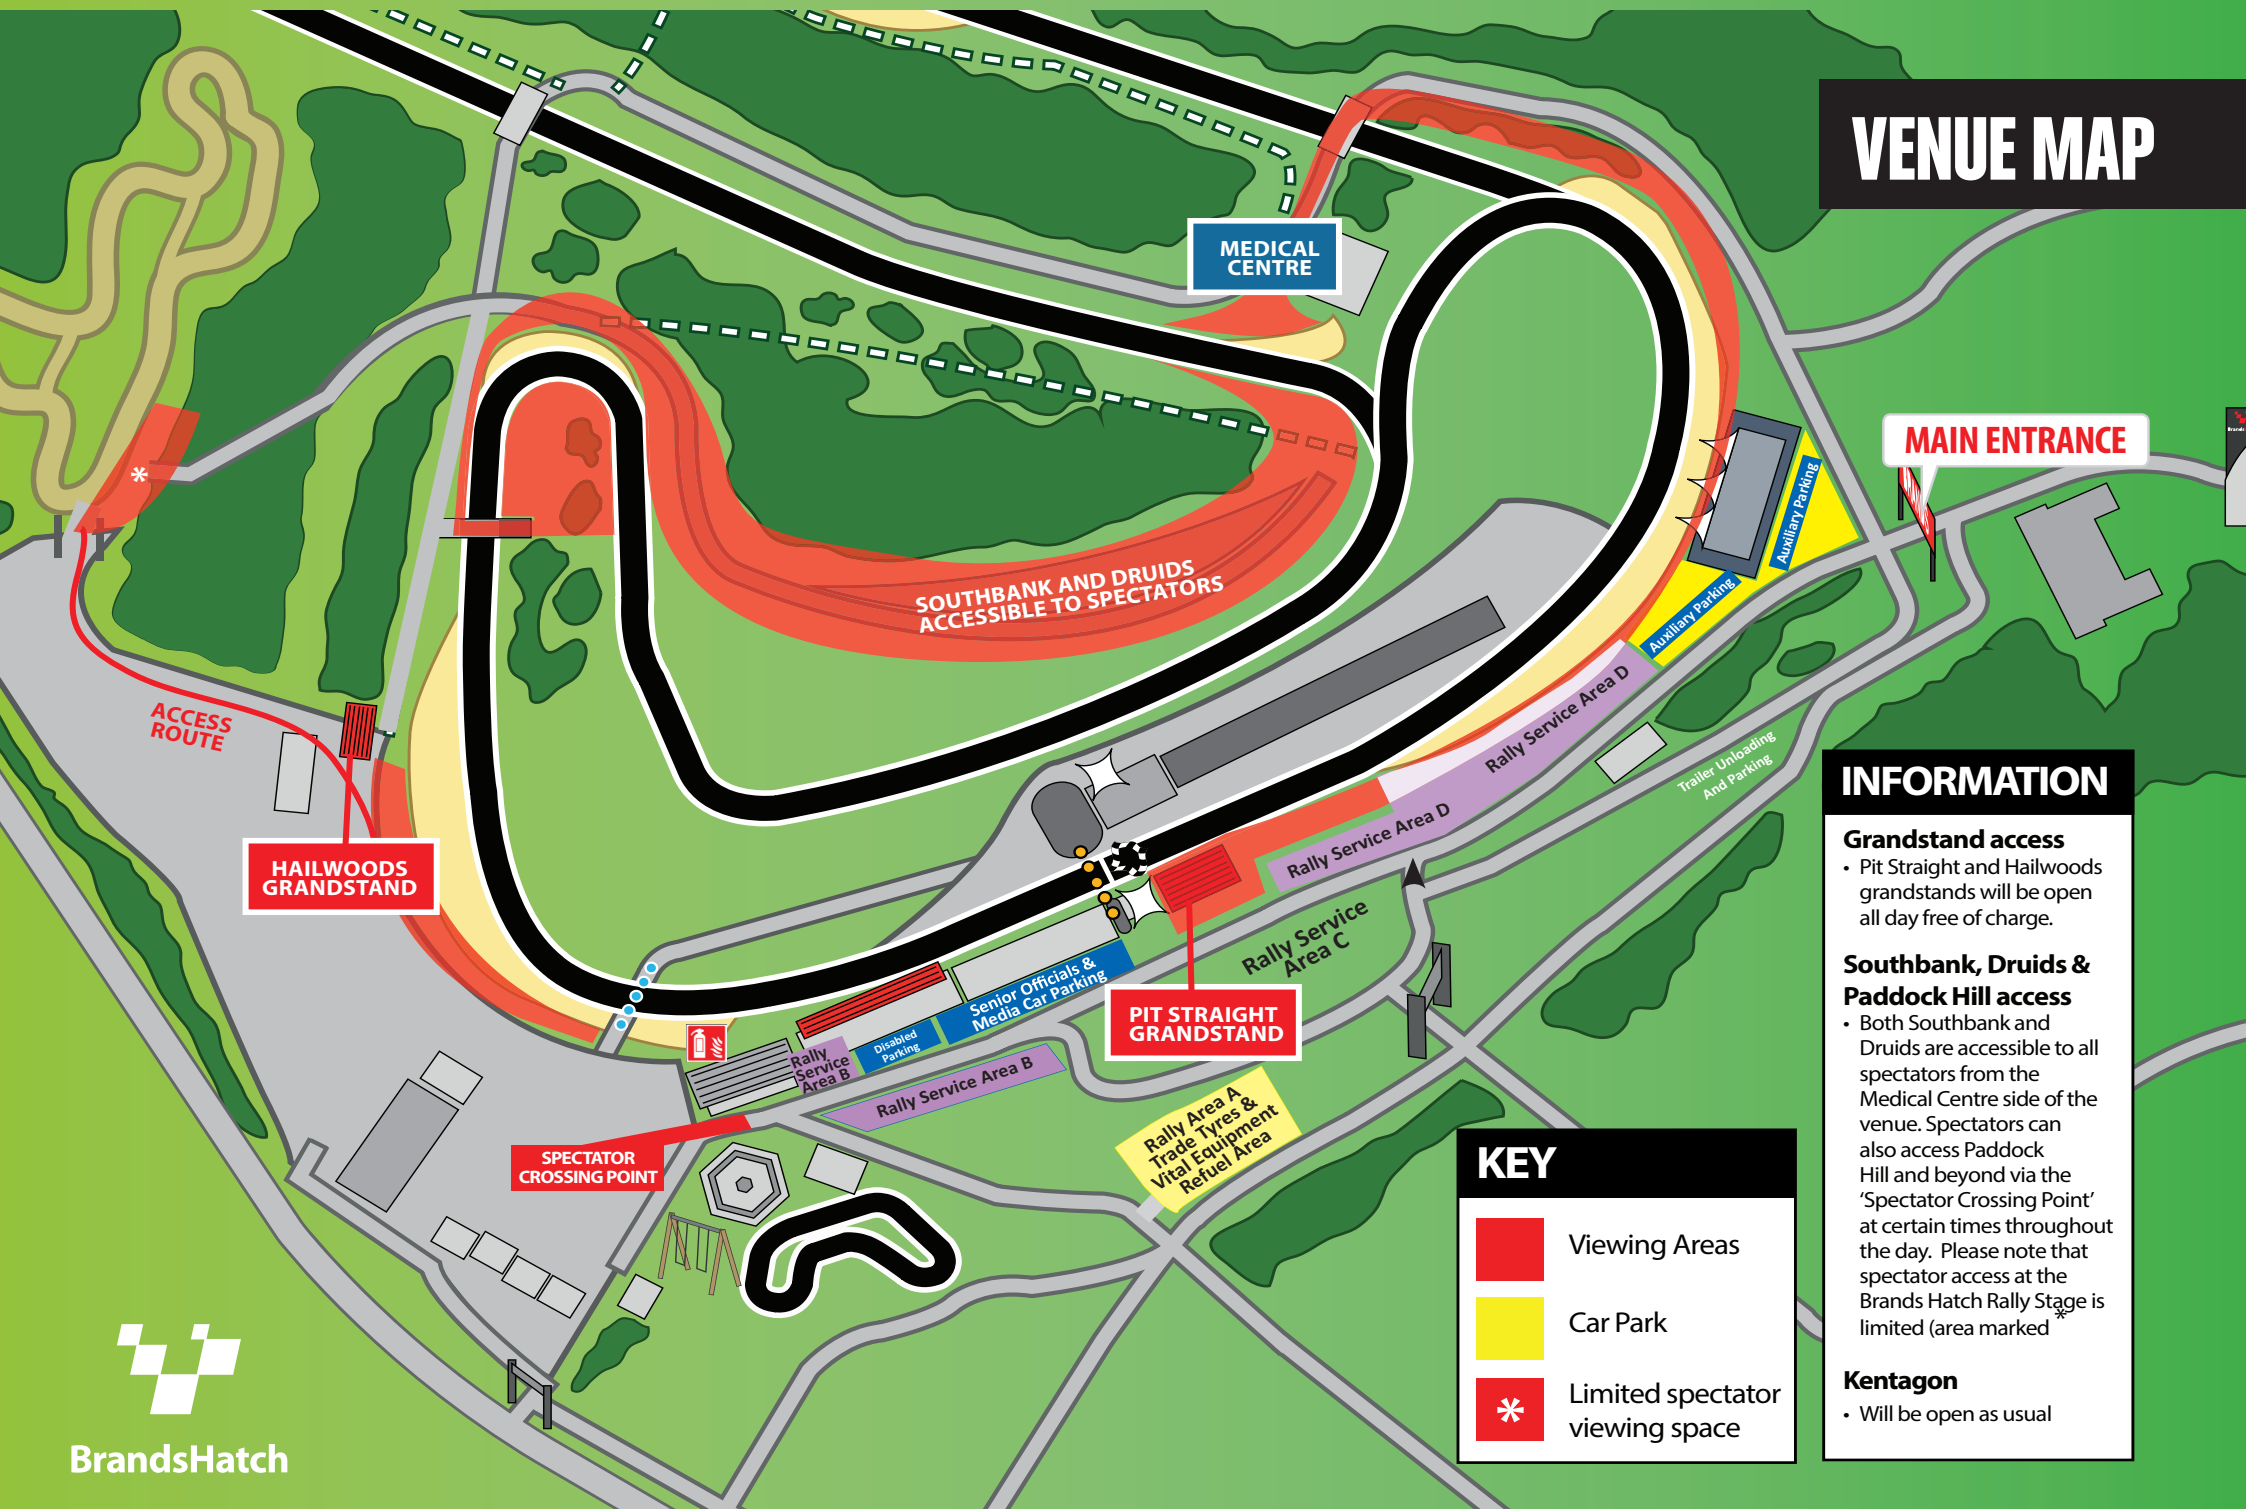

VENUE MAP

MAIN ENTRANCE

SOUTHBANK AND DRUIDS ACCESSIBLE TO SPECTATORS

HAILWOODS GRANDSTAND

PIT STRAIGHT GRANDSTAND

SPECTATOR CROSSING POINT

INFORMATION

- Grandstand access**
- Pit Straight and Hailwoods grandstands will be open all day free of charge.
- Southbank, Druids & Paddock Hill access**
- Both Southbank and Druids are accessible to all spectators from the Medical Centre side of the venue. Spectators can also access Paddock Hill and beyond via the 'Spectator Crossing Point' at certain times throughout the day. Please note that spectator access at the Brands Hatch Rally Stage is limited (area marked *).
- Kentagon**
- Will be open as usual

KEY

	Viewing Areas
	Car Park
	Limited spectator viewing space