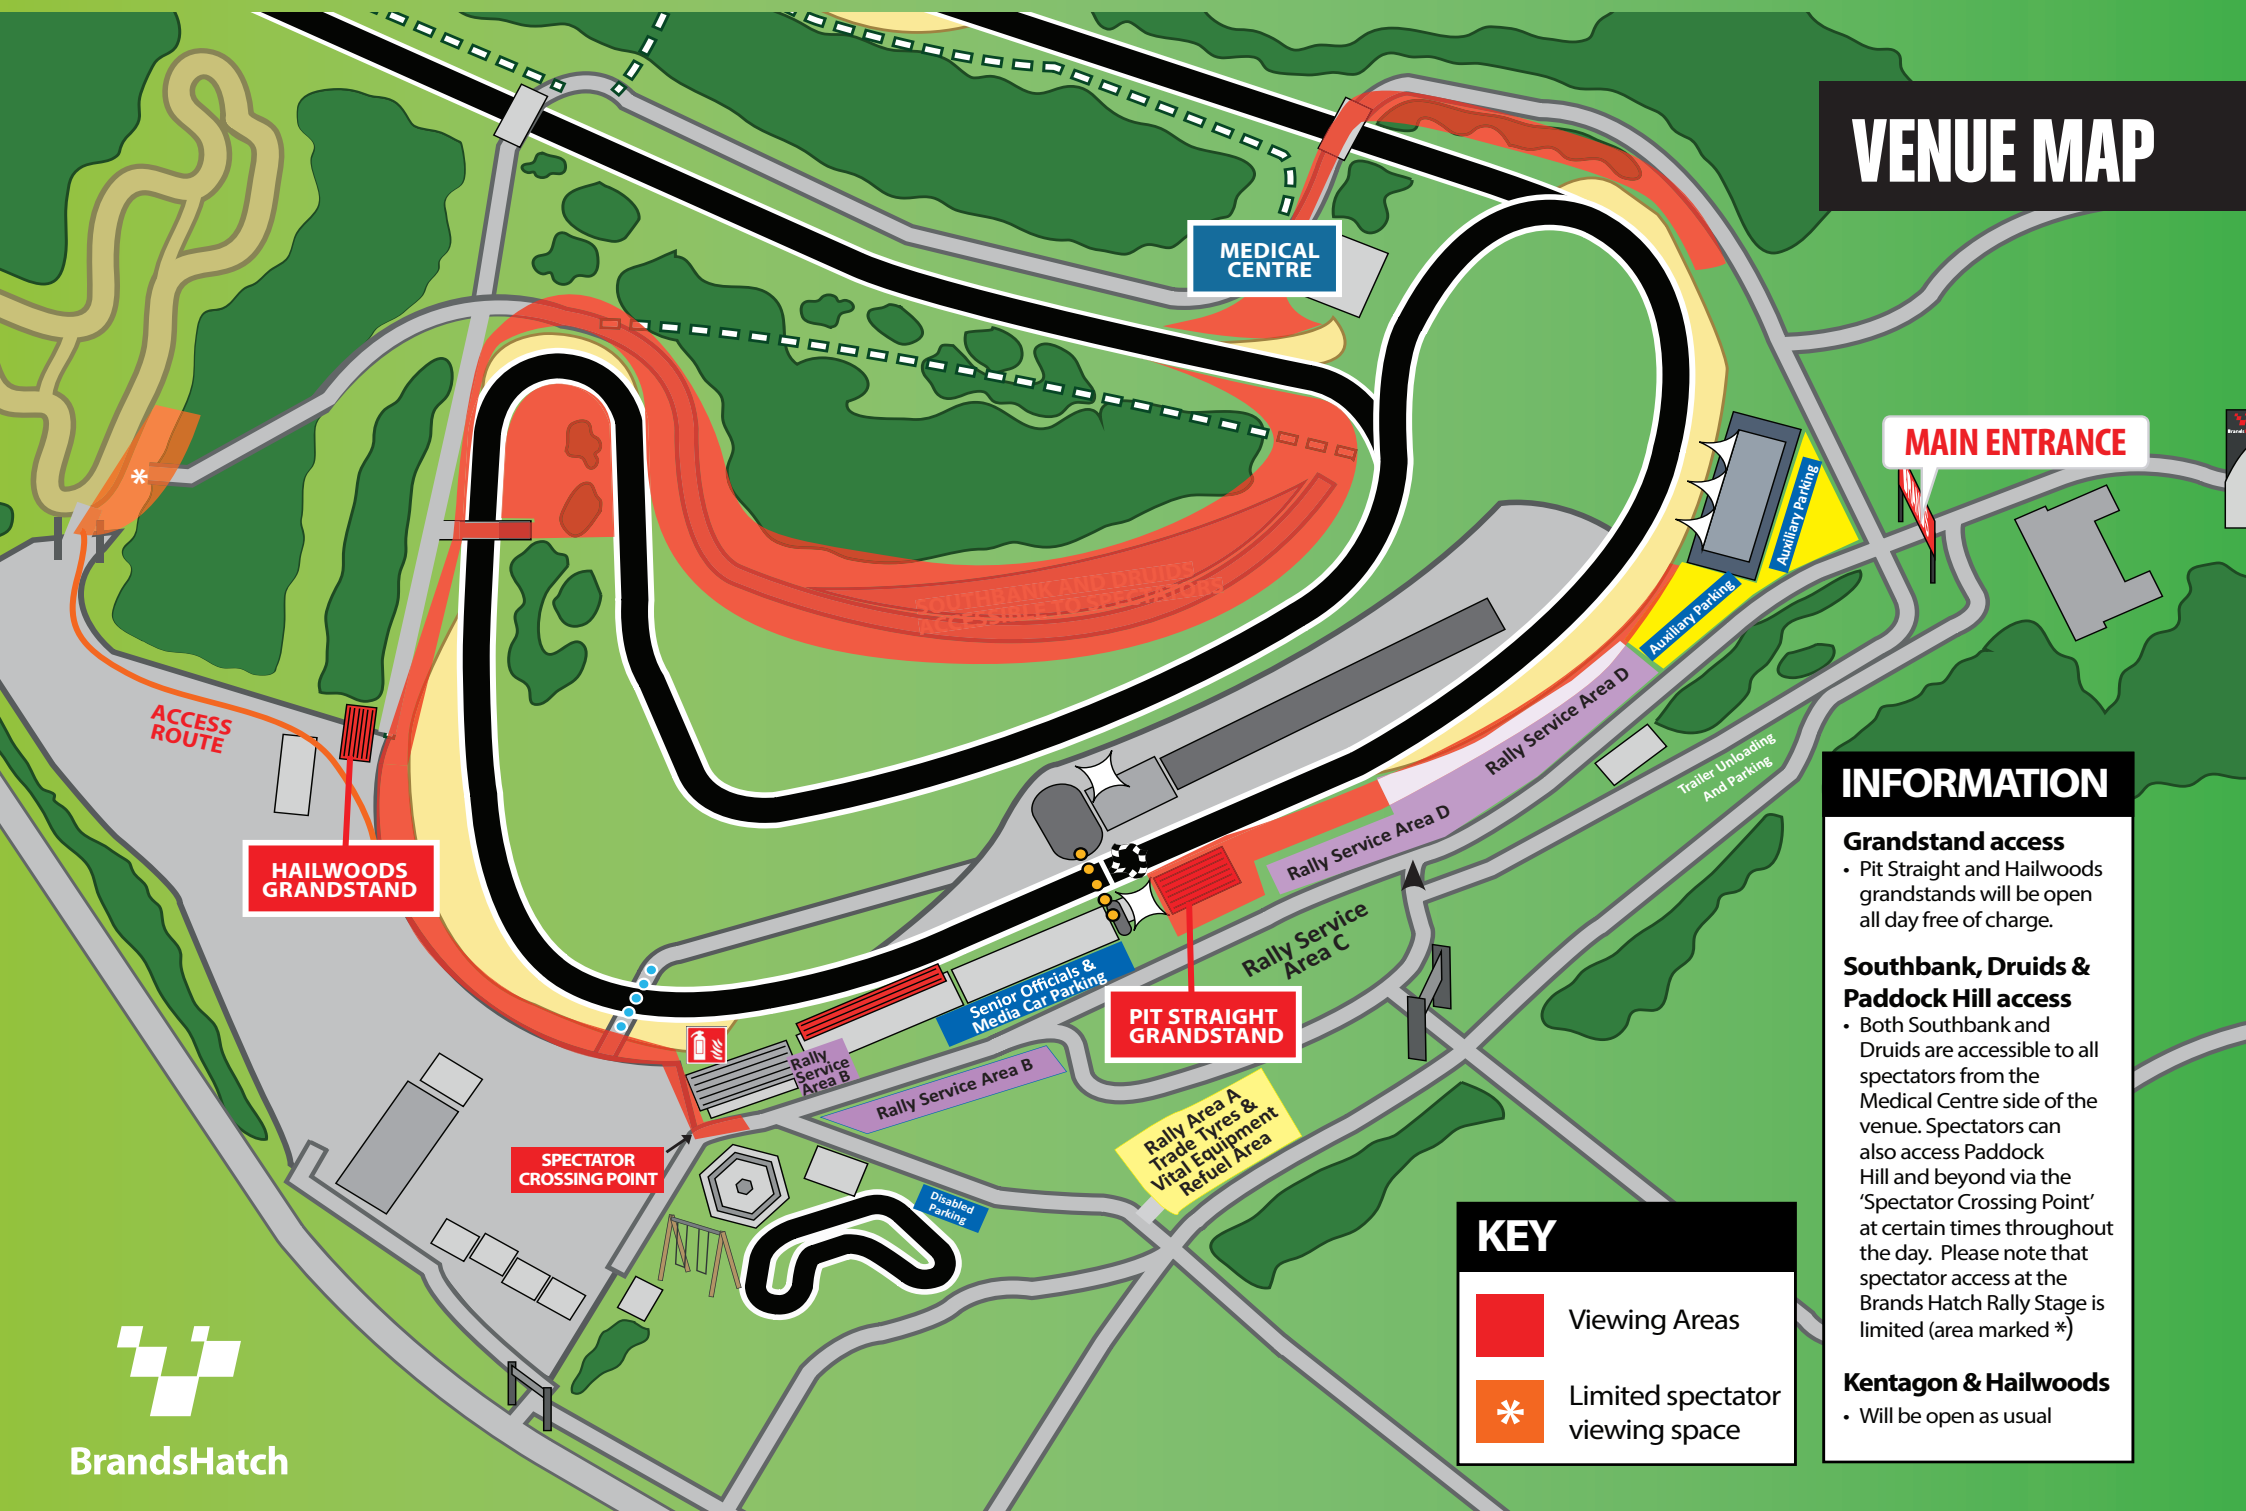

# VENUE MAP

**MAIN ENTRANCE**

**MEDICAL CENTRE**

**HAILWOODS GRANDSTAND**

**PIT STRAIGHT GRANDSTAND**

**SPECTATOR CROSSING POINT**

## KEY

- Viewing Areas
- Limited spectator viewing space

## INFORMATION

- Grandstand access**
- Pit Straight and Hailwoods grandstands will be open all day free of charge.
- Southbank, Druids & Paddock Hill access**
- Both Southbank and Druids are accessible to all spectators from the Medical Centre side of the venue. Spectators can also access Paddock Hill and beyond via the 'Spectator Crossing Point' at certain times throughout the day. Please note that spectator access at the Brands Hatch Rally Stage is limited (area marked \*)
- Kentagon & Hailwoods**
- Will be open as usual